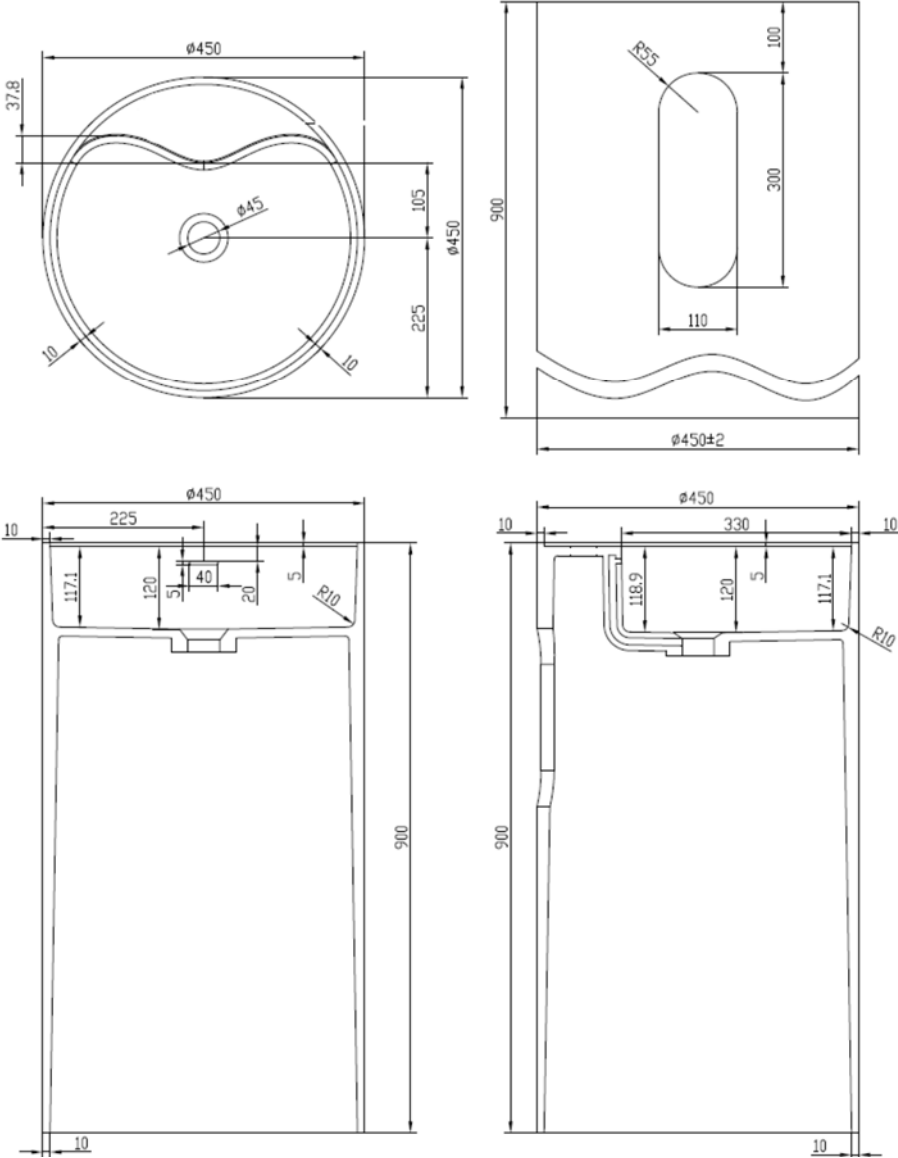

SOLIDROLL PS IDV 283811

SOLID SURFACE ROUND PEDESTAL WASHBASIN

SOLIDROLL PS IDV 283811

18" x 18" x 35" - 119 LBS  
ROUND PEDESTAL WASHBASIN  
MATTE WHITE.  
DRAIN & P-TRAP NOT INCLUDED  
W. OVERFLOW HOLE  
ADD TO ORDER: GRID DRAIN PS IDV 284709